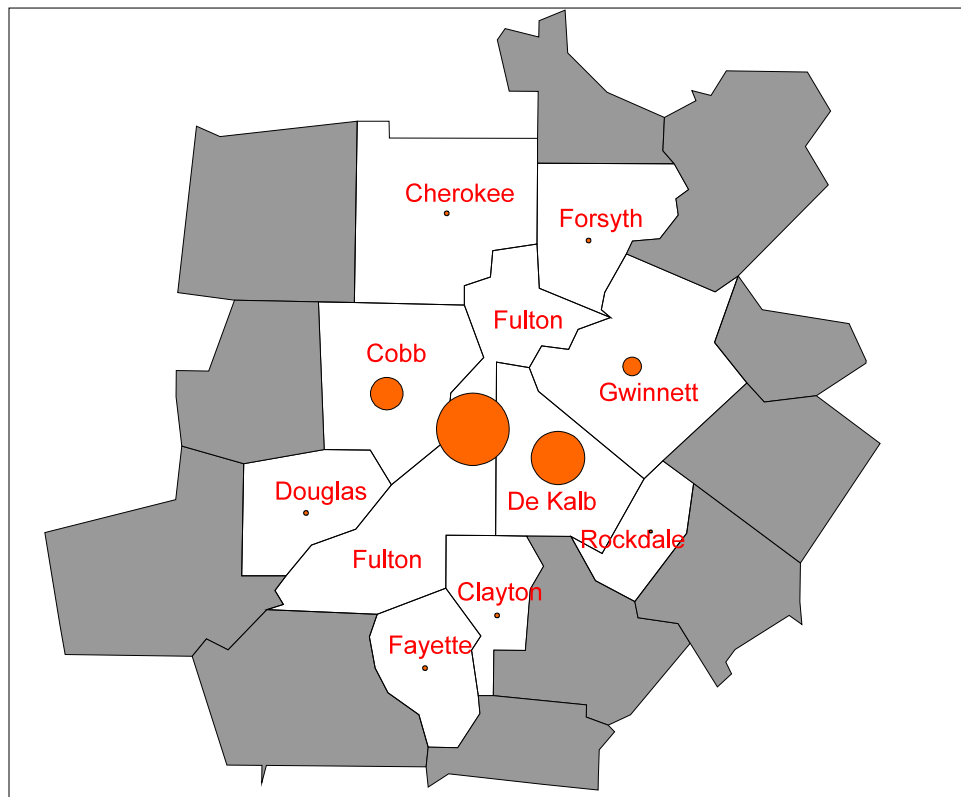

Dr. Ira M. Sheskin
Department of Geography
Judaic Studies Program
University of Miami
isheskin@miami.edu

August 2000
Av 5760

Section I

Geographic Distribution of Jewish Households

A question that has arisen since the completion of the 1996 demographic study concerned whether a significant shift in the Jewish population of Greater Atlanta had occurred. The 1996 study estimated the Jewish population in only four counties: Fulton, De Kalb, Cobb, and Gwinnett. The feeling on the part of some in the Jewish community was that a significant number of households had now moved outside this four-county area. Table 1 shows that 95% of Jewish households continue to live in the four-county area. The map on the following page shows the relative number of households in each County.